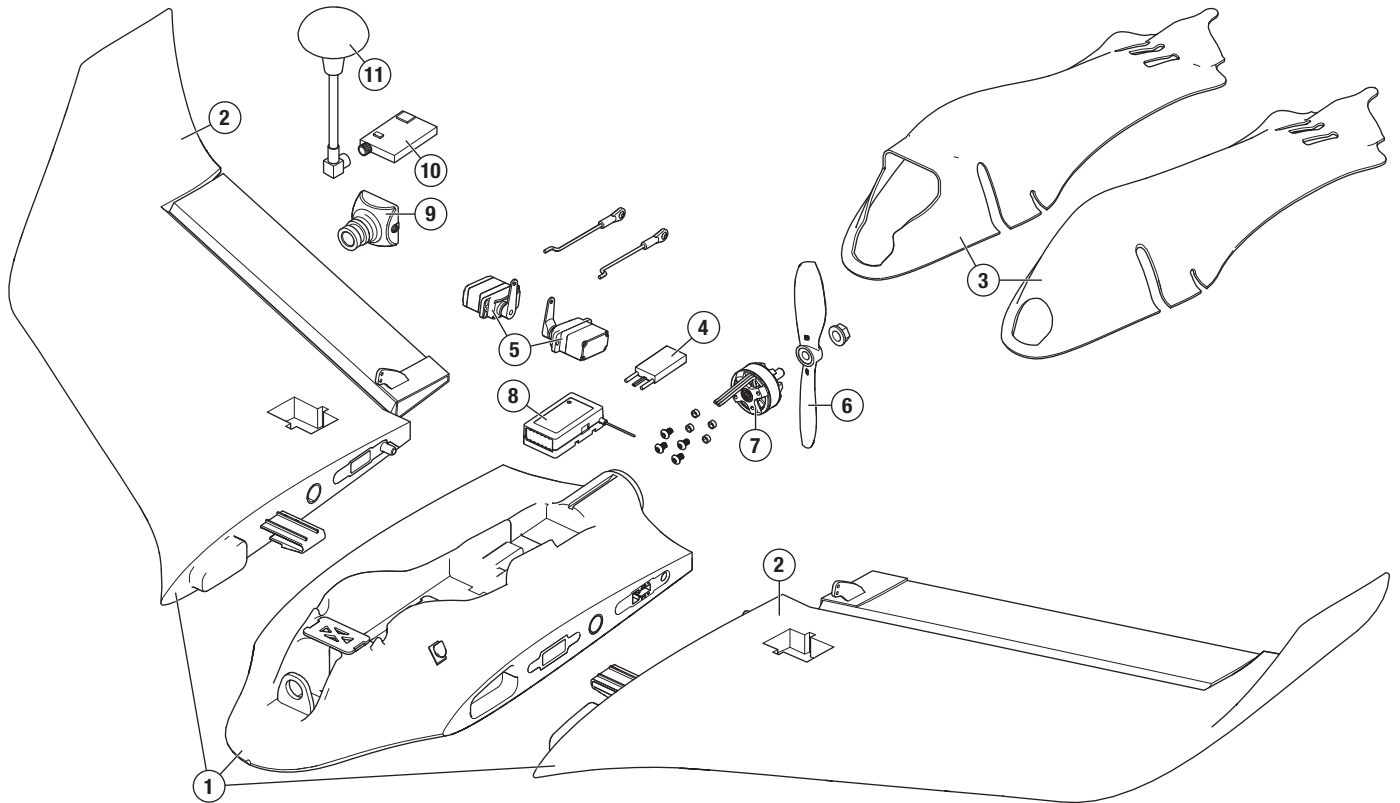

Parts Explosion

Replacement Parts

Part #	Description	Part #	Description
	BLH03050 Theory Type W FPV Equipped BNF Basic	6	BLHA1002 5x4 FPV Race Prop, 2Blade, Green
	BLH03055 Theory Type W FPV Ready BNF Basic	7	BLHA1021 2205-2350Kv FPV Racing Motor
1	BLH03001 Replacement Airframe: Theory Type W	8	SPMAR636 AR636 6-Channel AS3X Sport Receiver
2	BLH03002 Replacement Wing Set: Theory Type W	9	SPMVC650 650TVL CCD FPV Camera NTSC
3	BLH03003 Replacement Canopy Set: Theory Type W	10	SPMVT200 200mW 5.8GHz video transmitter with Raceband (non-EU only)
4	BLH03004 30A ESC w/2A SBEC	10	SPMVT025EU 25mw 5.8 GHz video transmitter (EU only)
5	SPMSA3055 A3055 Sub Micro Digital Airplane MG Servo	11	SPMVX5802 RHCP Omni, right angle connector (2)

Optional Parts

Part #	Description	Part #	Description
EFLB13003S30	1300mAh 3S 11.1V 30C LiPo, 13AWG EC3	FSV1063	Dominator V3 Modular WGA Headset
EFLRB13004S35	Thrust™ 14.8V 1300mAh 35C 4S LiPo Battery: EC3	DUB916	Electric Flyer Hinge Tape
BLHA1013	Quad Racer Motor Holder Prop Installation Tool	SPMVT025	25mw 5.8 GHz video transmitter (non-EU only)
BLHA1022	2205-2650Kv FPV Racing Motor	SPMVT600	600mw 5.8 GHz video transmitter (non-EU only)
APC05030E	Thin Electric Propeller, 5 x 3		