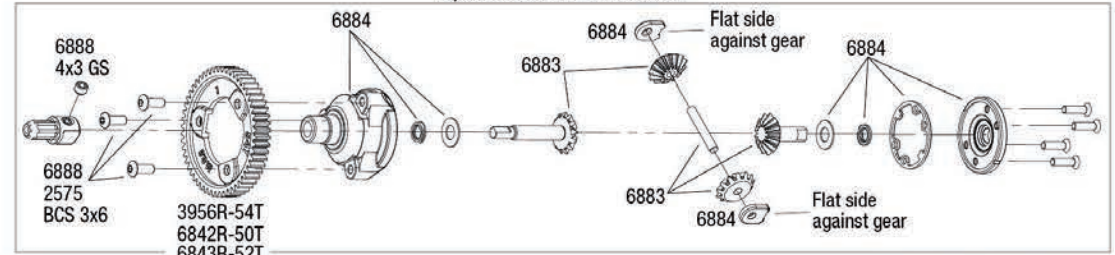

See Parts List for a complete listing of optional accessories.

Telluride 4x4

Driveshaft Assembly

Modular Assembly

Telluride 4x4

Rear Assembly

See Parts List for a complete listing of optional accessories.

REV 140710-R00
 Specifications on this page are subject to change without notice. Every attempt has been made to ensure the accuracy of this drawing, however Traxxas cannot be held responsible for typographical or other errors.

Telluride 4x4

Center Driveline Assembly

Optional Slipper Clutch*

Optional Center Differential*

*Requires pinion gear upgrade

REV 140710-R00

TRAXXAS

See Parts List for a complete listing of optional accessories.