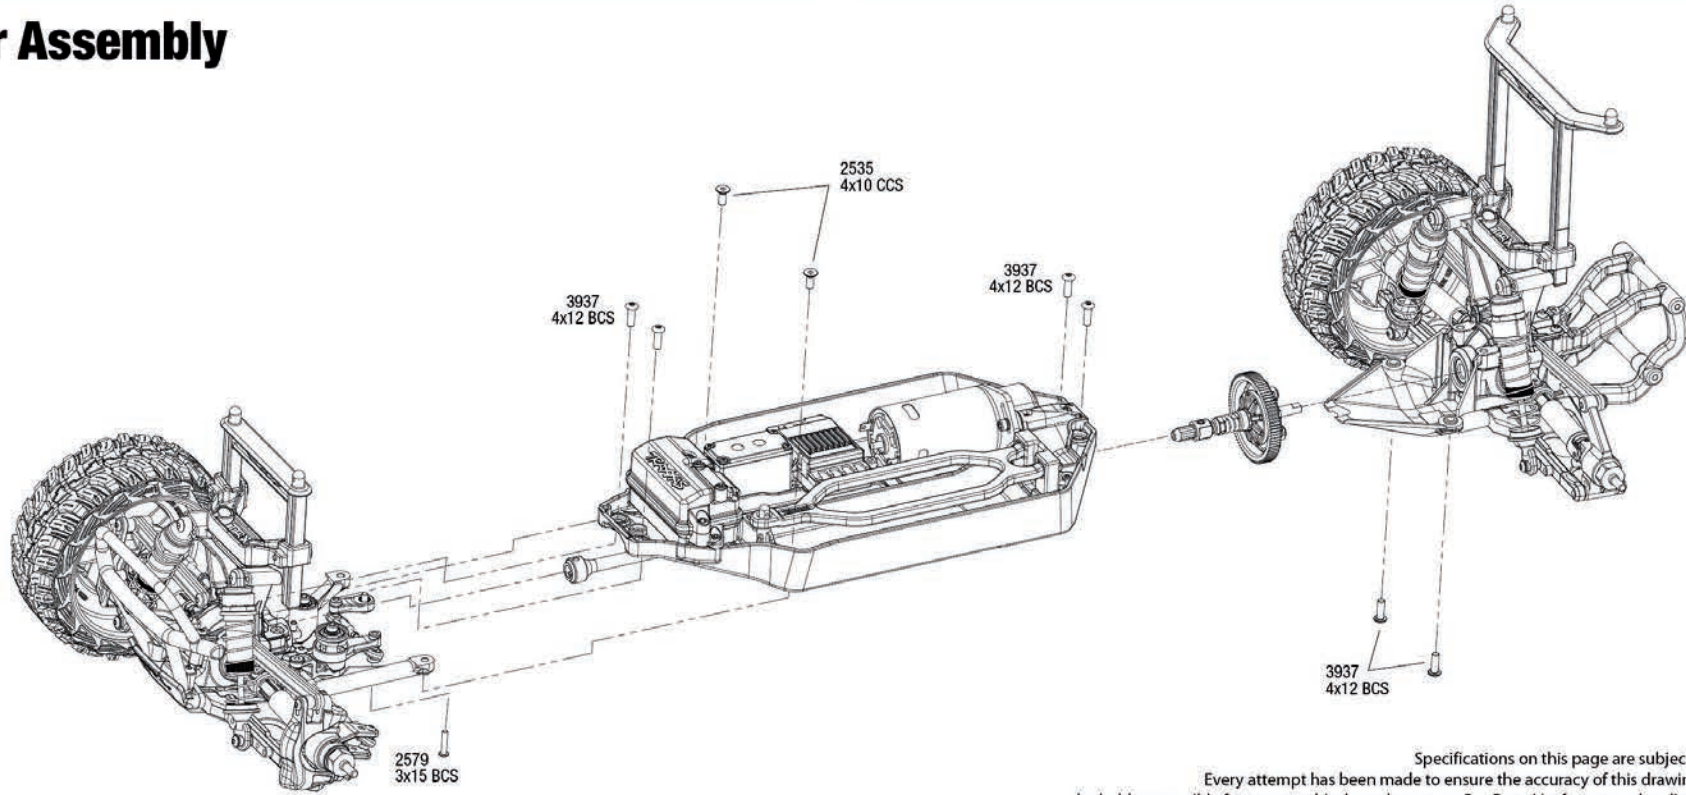

Telluride 4x4

Chassis Assembly

Specifications on this page are subject to change without notice. Every attempt has been made to ensure the accuracy of this drawing, however Traxxas cannot be held responsible for typographical or other errors.

See Parts List for a complete listing of optional accessories.

Telluride 4x4

Driveshaft Assembly

Modular Assembly

Telluride 4x4

Rear Assembly

See Parts List for a complete listing of optional accessories.

REV 140710-R00
 Specifications on this page are subject to change without notice. Every attempt has been made to ensure the accuracy of this drawing, however Traxxas cannot be held responsible for typographical or other errors.