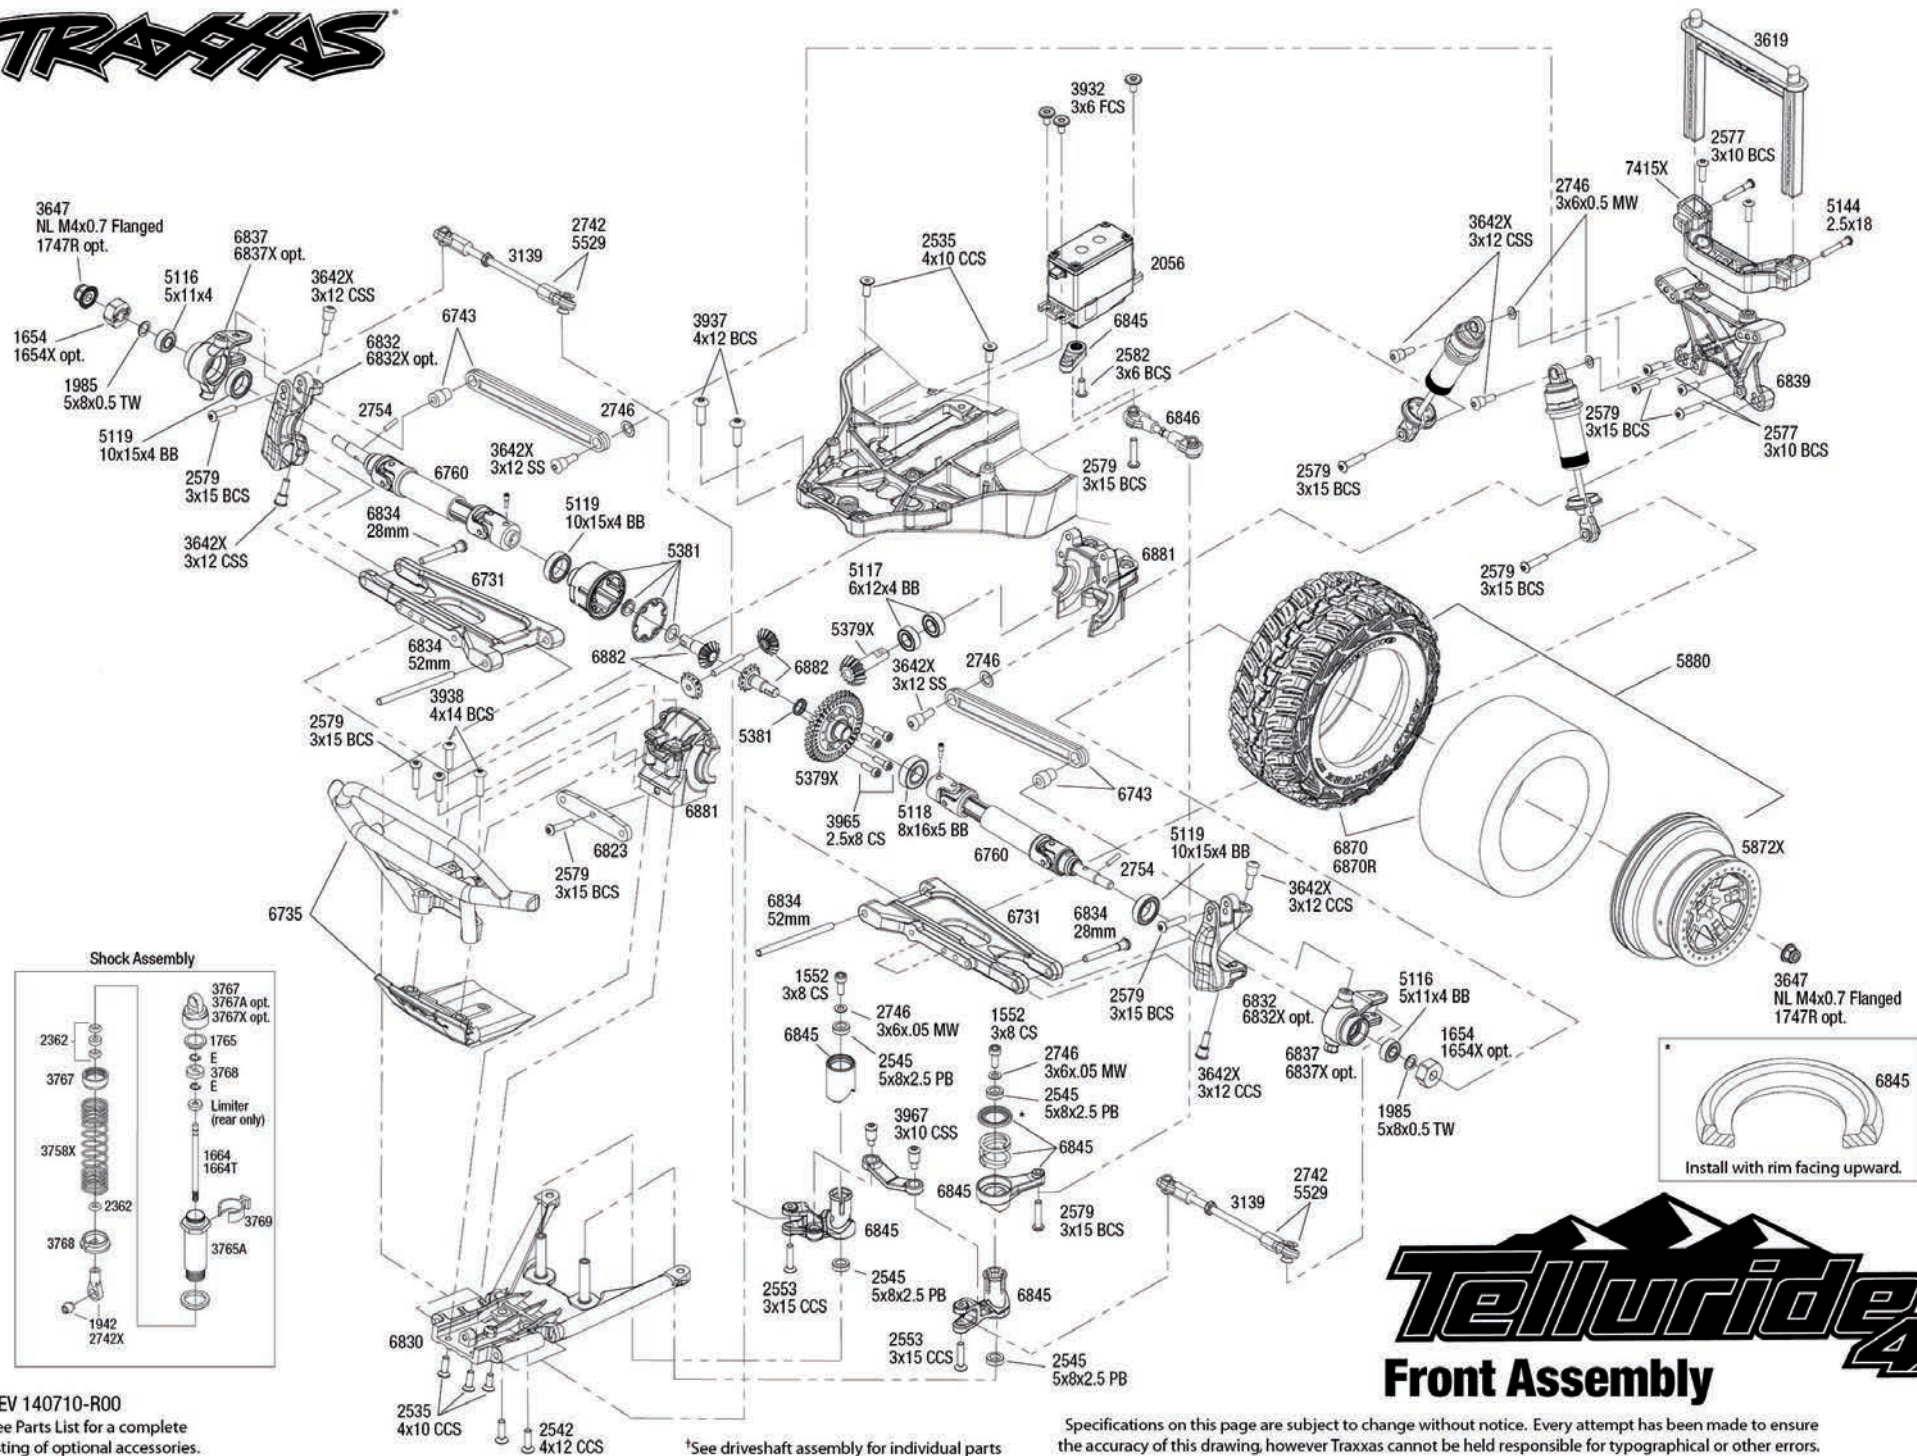

See Parts List for a complete listing of optional accessories.

Telluride 4x4

Driveshaft Assembly

Modular Assembly

Telluride 4x4

Rear Assembly

See Parts List for a complete listing of optional accessories.

REV 140710-R00
 Specifications on this page are subject to change without notice. Every attempt has been made to ensure the accuracy of this drawing, however Traxxas cannot be held responsible for typographical or other errors.

Telluride 4x4

Center Driveline Assembly

Optional Slipper Clutch*

Optional Center Differential*

*Requires pinion gear upgrade

REV 140710-R00

TRAXXAS

See Parts List for a complete listing of optional accessories.