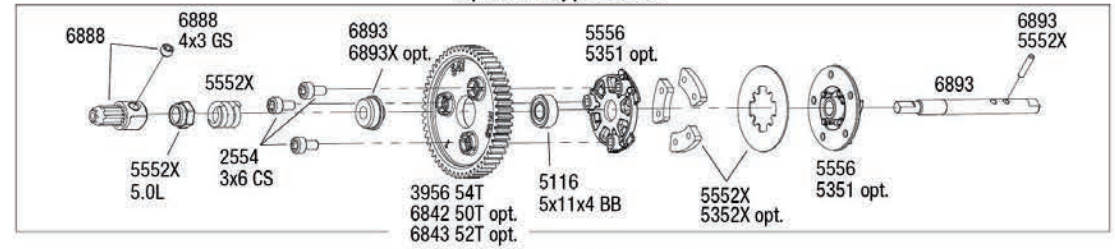

See Parts List for a complete listing of optional accessories.

Telluride 4x4

Driveshaft Assembly

Modular Assembly

Telluride 4x4

Rear Assembly

See Parts List for a complete listing of optional accessories.

REV 140710-R00
 Specifications on this page are subject to change without notice. Every attempt has been made to ensure the accuracy of this drawing, however Traxxas cannot be held responsible for typographical or other errors.

Telluride 4x4

Center Driveline Assembly

Optional Slipper Clutch*

Optional Center Differential*

*Requires pinion gear upgrade

REV 140710-R00

TRAXXAS

See Parts List for a complete listing of optional accessories.