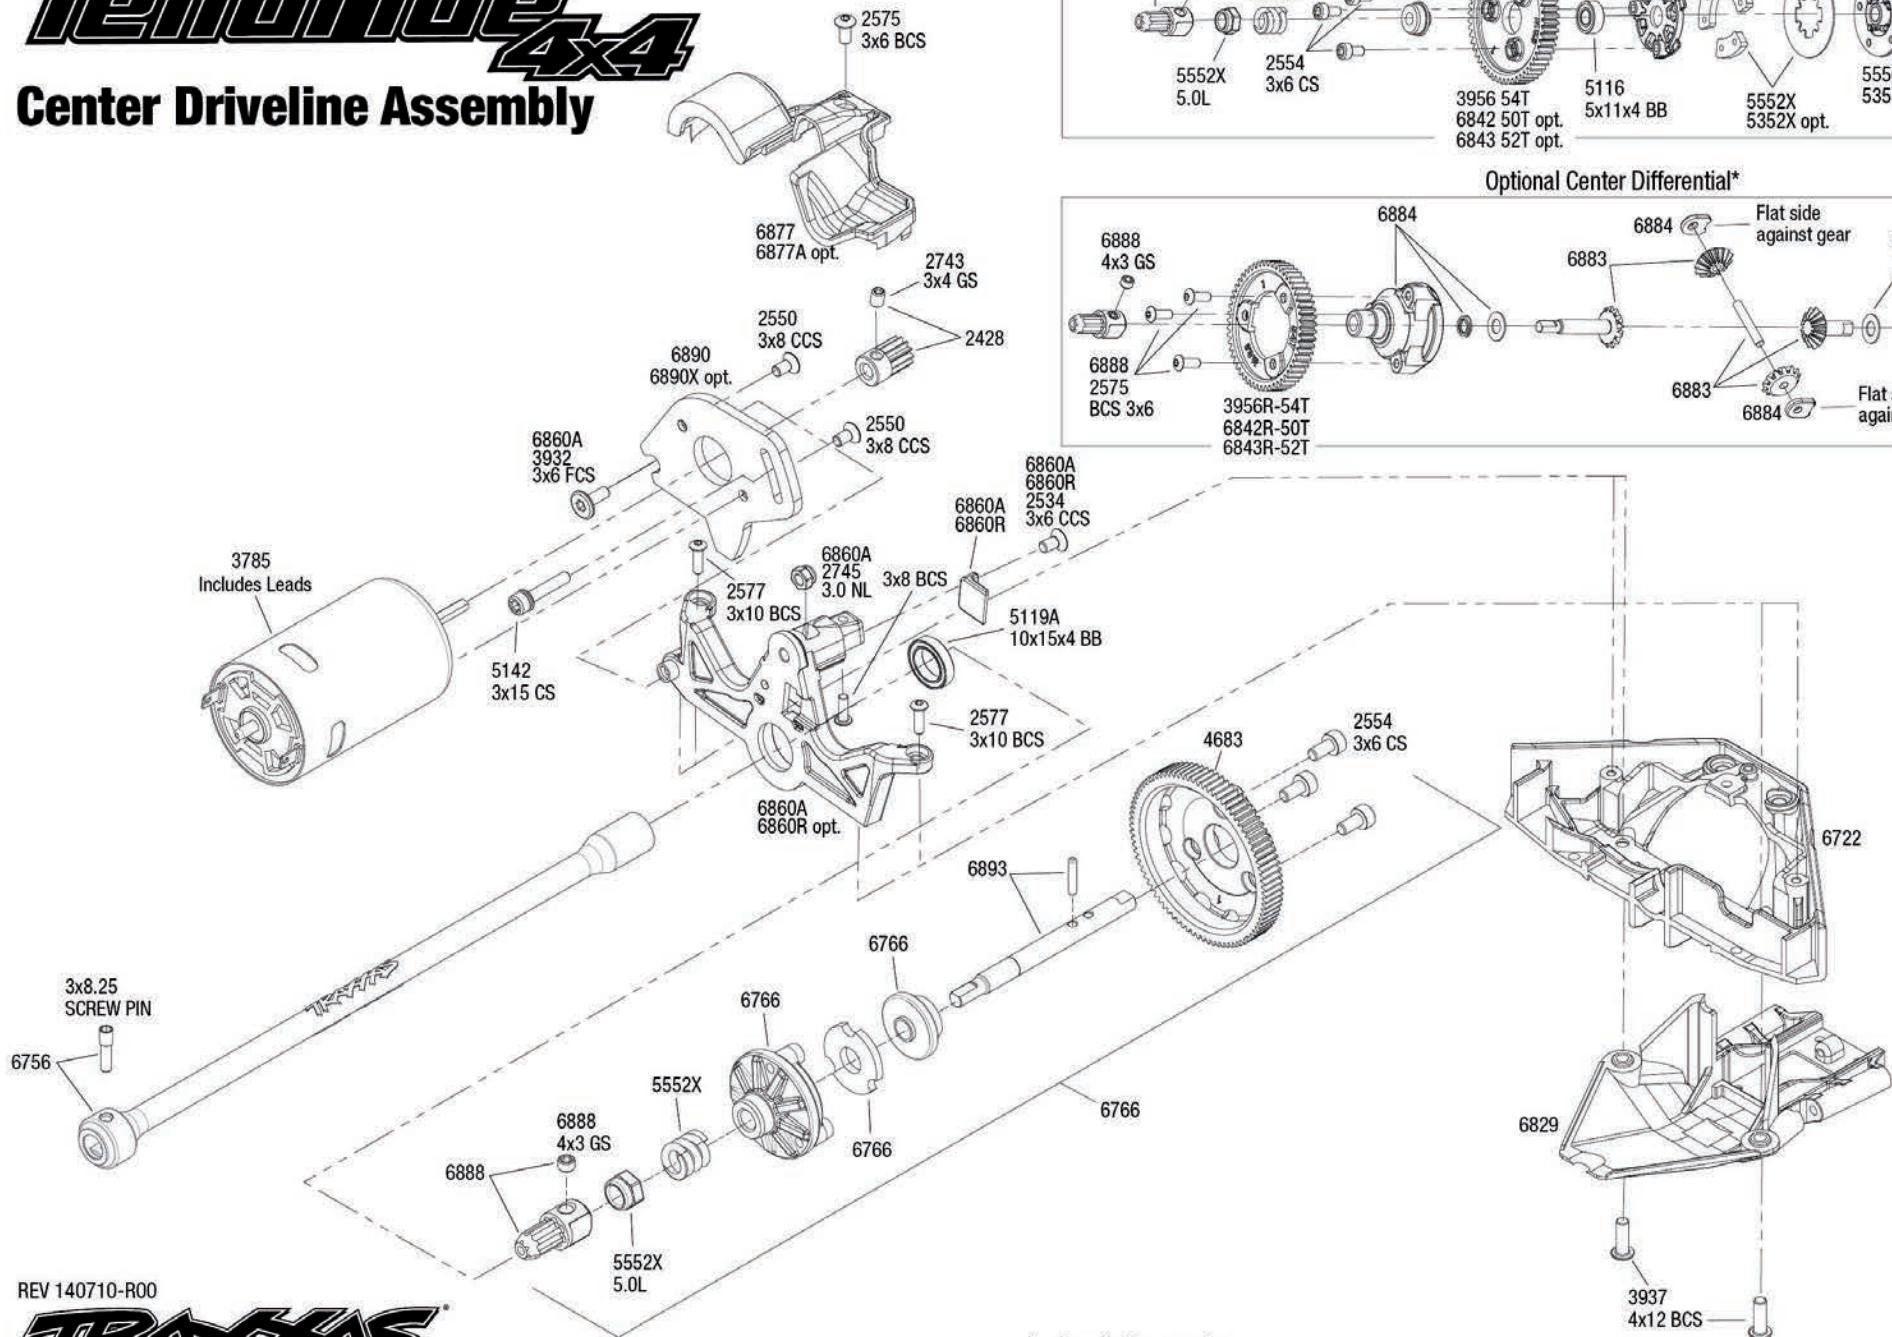

See Parts List for a complete listing of optional accessories.

Telluride 4x4

Driveshaft Assembly

Modular Assembly

Telluride 4x4

Rear Assembly

See Parts List for a complete listing of optional accessories.

REV 140710-R00
 Specifications on this page are subject to change without notice. Every attempt has been made to ensure the accuracy of this drawing, however Traxxas cannot be held responsible for typographical or other errors.

Telluride 4x4

Center Driveline Assembly

Optional Slipper Clutch*

Optional Center Differential*

*Requires pinion gear upgrade

REV 140710-R00

TRAXXAS

See Parts List for a complete listing of optional accessories.