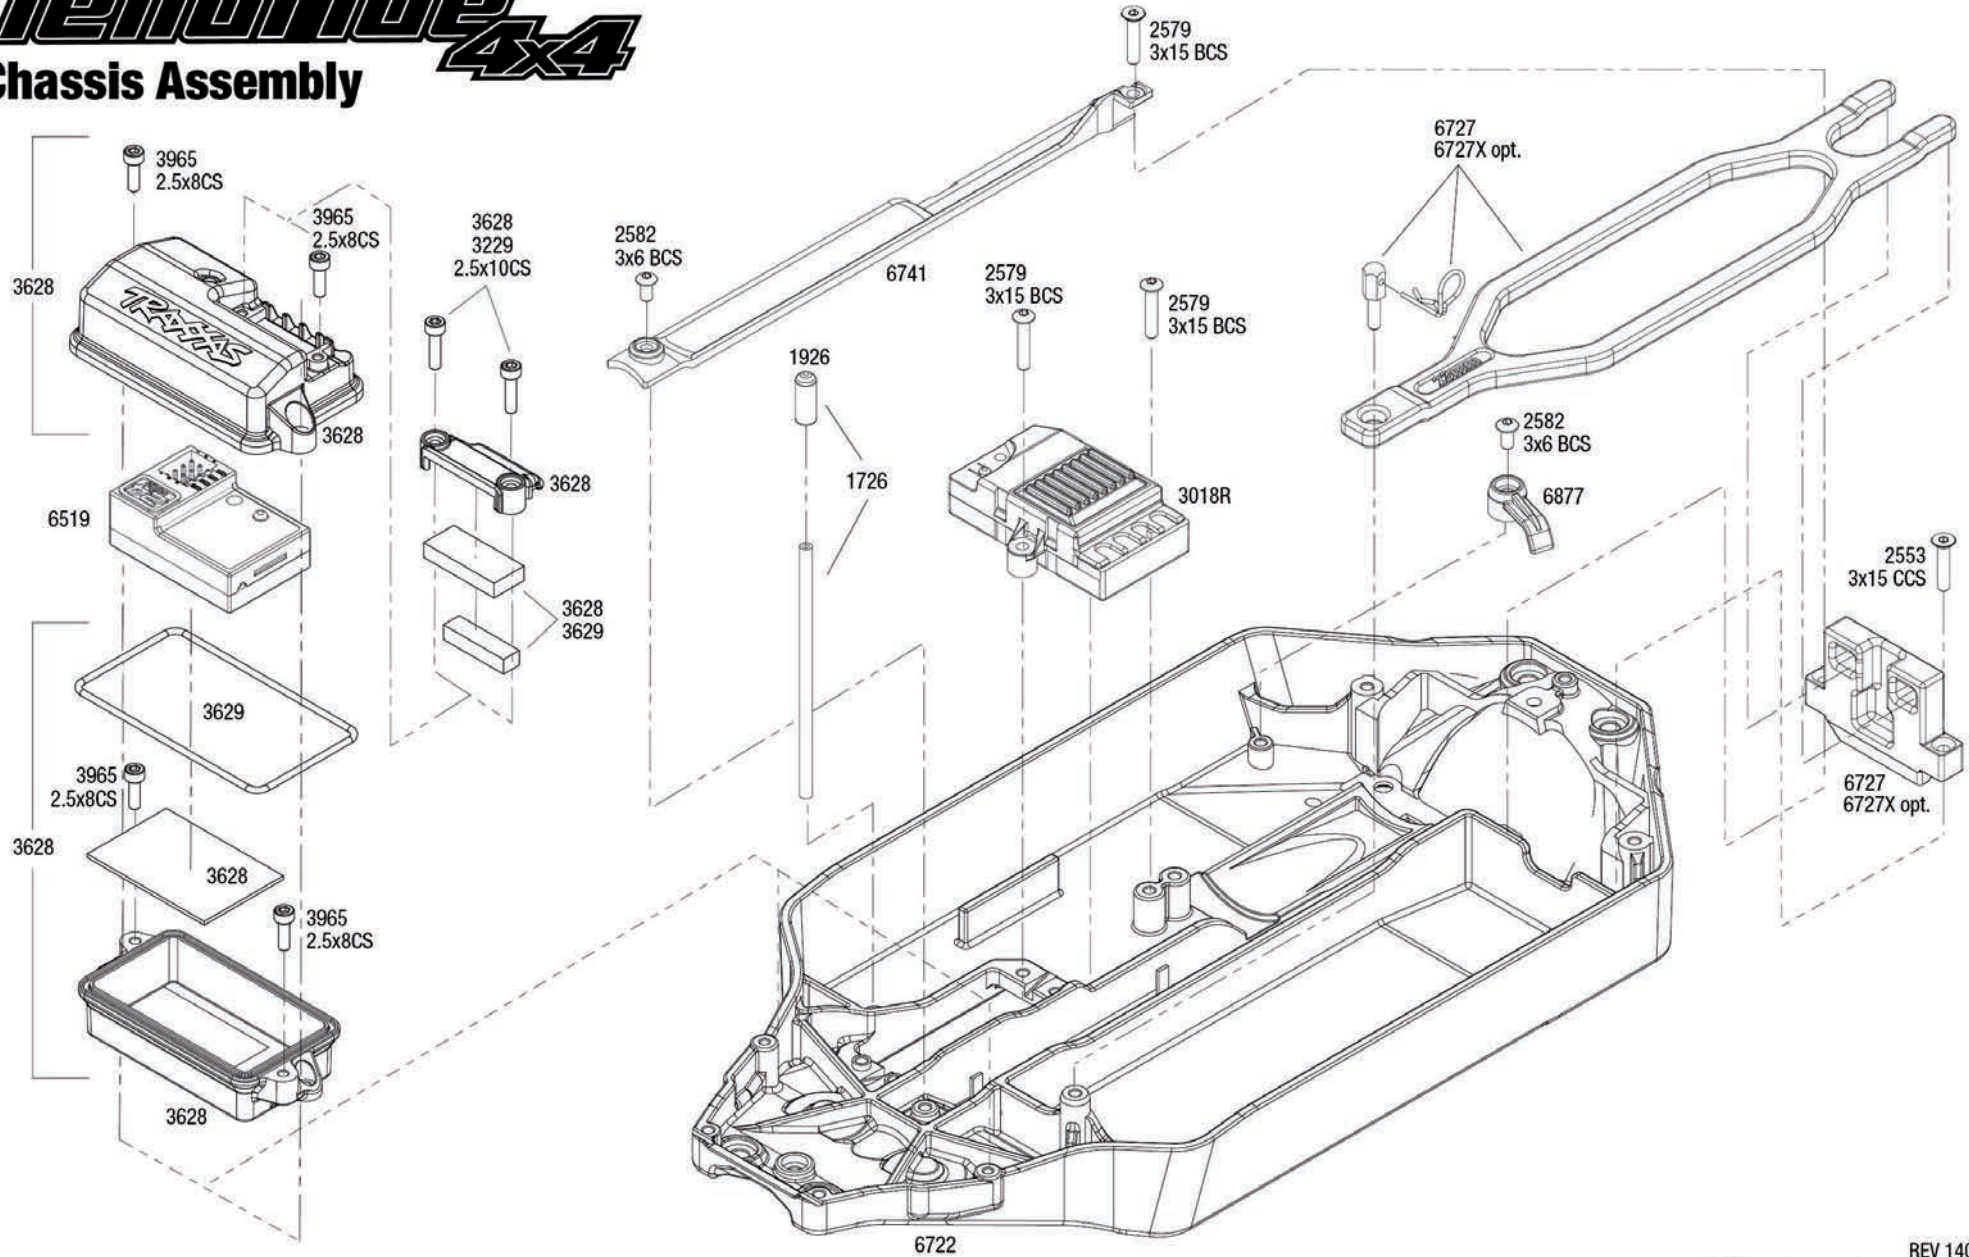

Telluride 4x4

Chassis Assembly

Specifications on this page are subject to change without notice. Every attempt has been made to ensure the accuracy of this drawing, however Traxxas cannot be held responsible for typographical or other errors.

See Parts List for a complete listing of optional accessories.

Telluride 4x4

Driveshaft Assembly

Modular Assembly

Telluride 4x4

Rear Assembly

See Parts List for a complete listing of optional accessories.

REV 140710-R00
 Specifications on this page are subject to change without notice. Every attempt has been made to ensure the accuracy of this drawing, however Traxxas cannot be held responsible for typographical or other errors.

Telluride 4x4

Center Driveline Assembly

Optional Slipper Clutch*

Optional Center Differential*

*Requires pinion gear upgrade

REV 140710-R00

TRAXXAS

See Parts List for a complete listing of optional accessories.