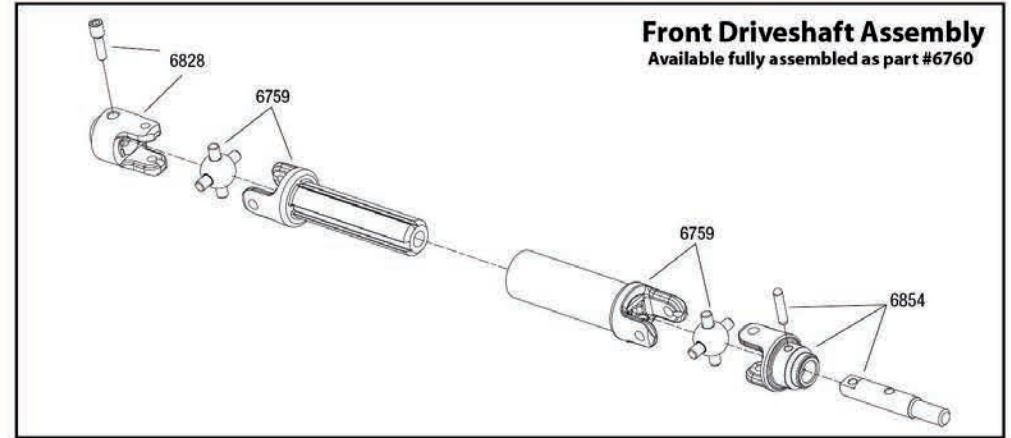

See Parts List for a complete listing of optional accessories.

Telluride 4x4

Driveshaft Assembly

Modular Assembly

Telluride 4x4

Rear Assembly

See Parts List for a complete listing of optional accessories.

REV 140710-R00
 Specifications on this page are subject to change without notice. Every attempt has been made to ensure the accuracy of this drawing, however Traxxas cannot be held responsible for typographical or other errors.

Telluride 4x4

Center Driveline Assembly

Optional Slipper Clutch*

Optional Center Differential*

*Requires pinion gear upgrade

REV 140710-R00

TRAXXAS

See Parts List for a complete listing of optional accessories.