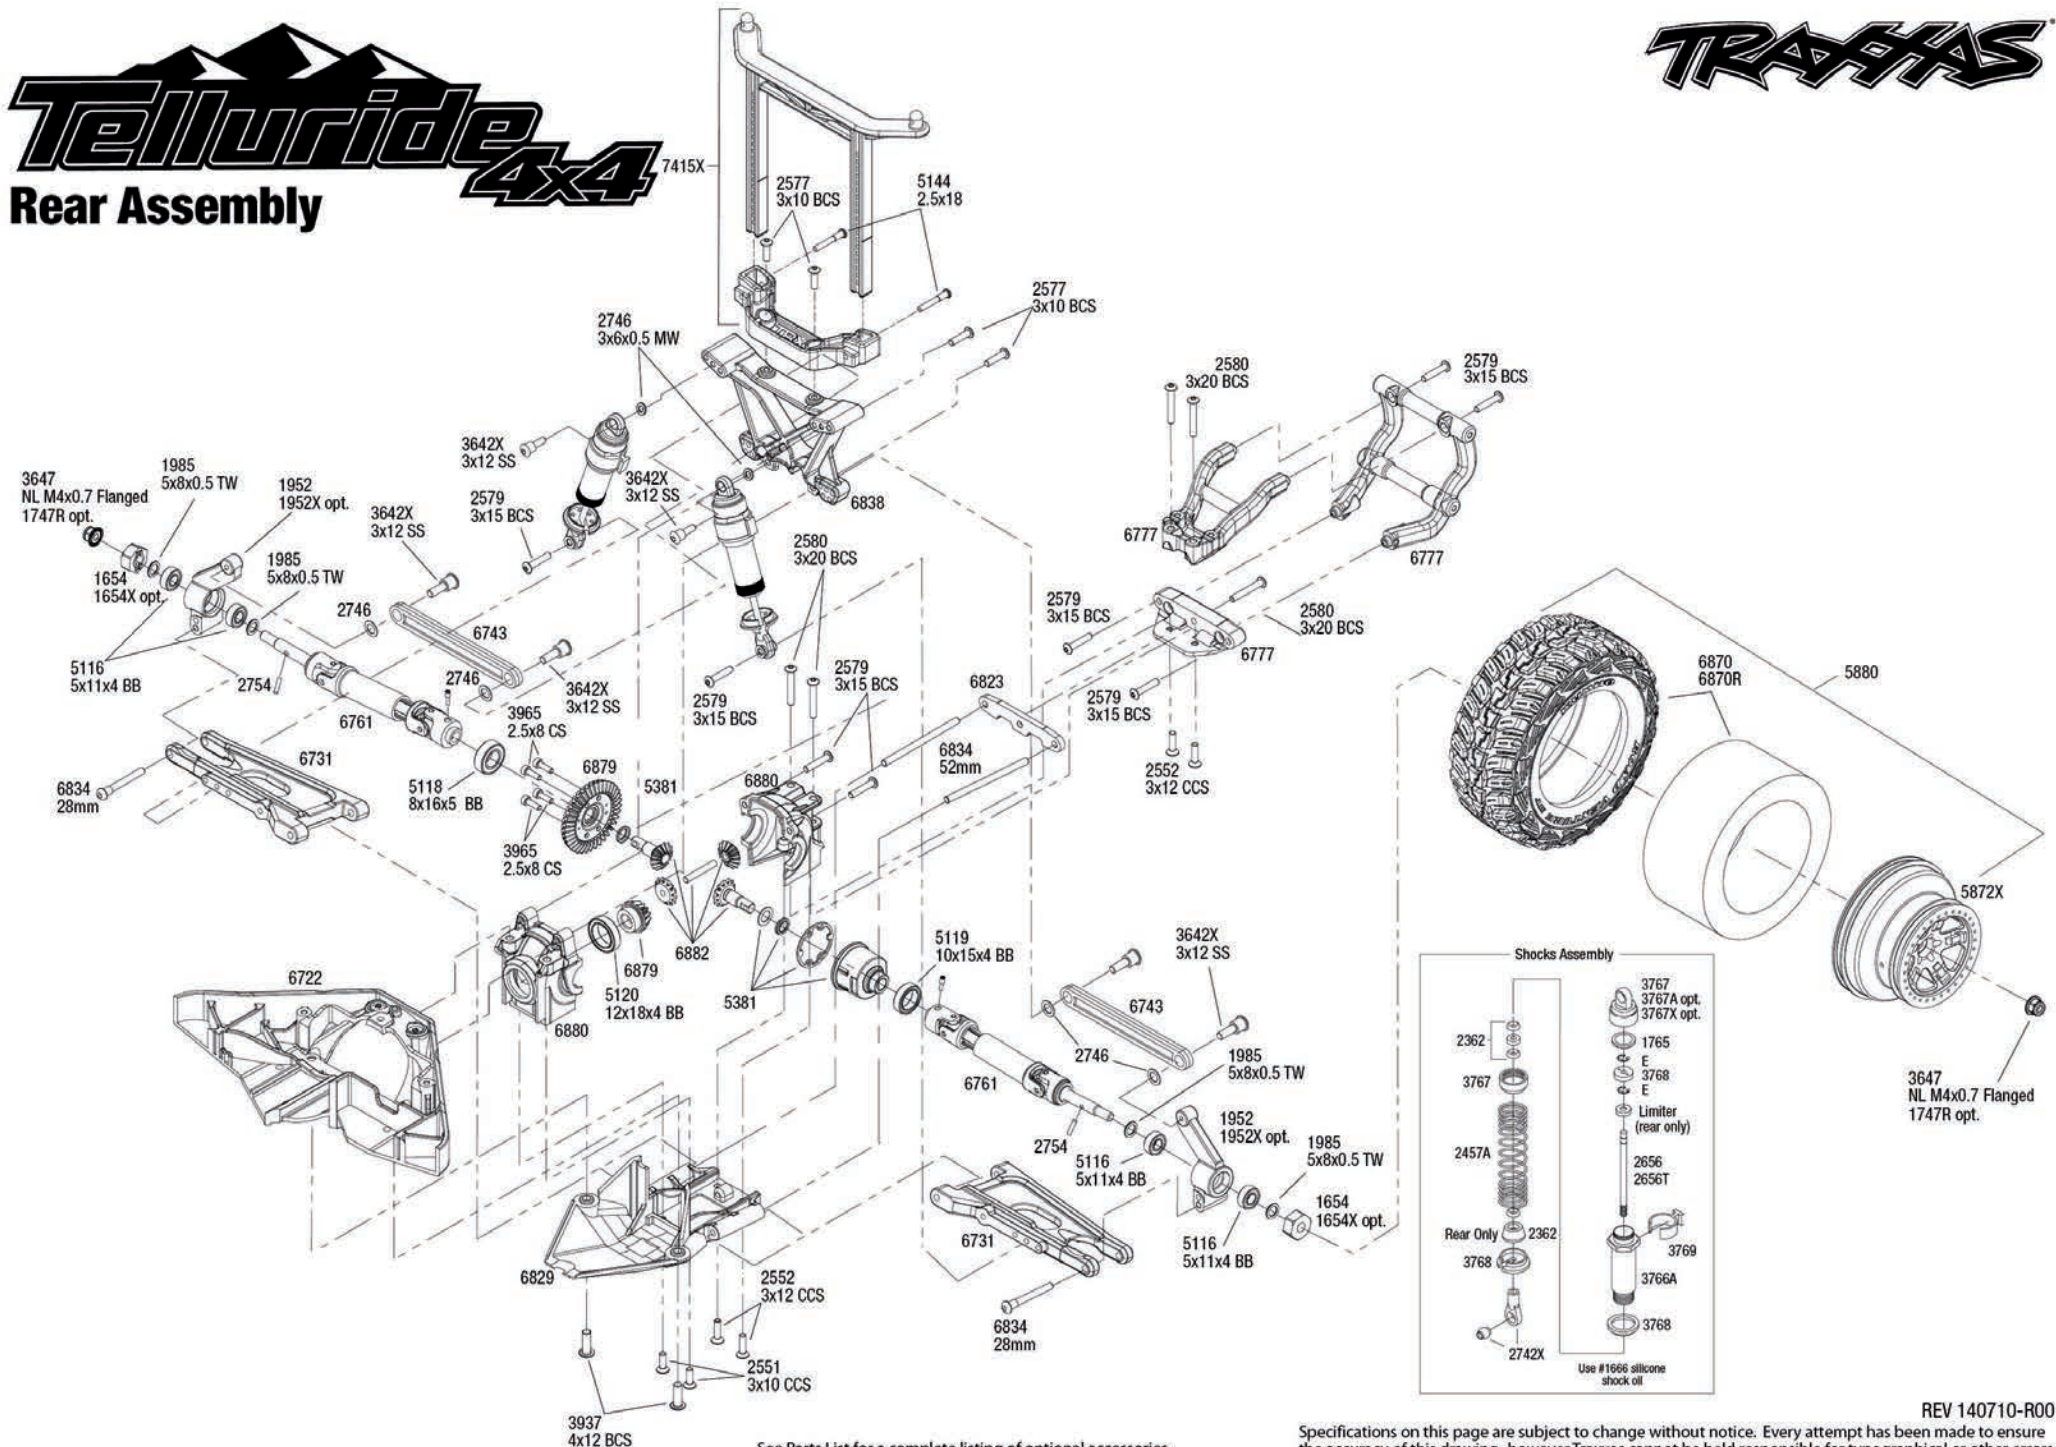

See Parts List for a complete listing of optional accessories.

Telluride 4x4

Driveshaft Assembly

Modular Assembly

Telluride 4x4

Rear Assembly

See Parts List for a complete listing of optional accessories.

REV 140710-R00
 Specifications on this page are subject to change without notice. Every attempt has been made to ensure the accuracy of this drawing, however Traxxas cannot be held responsible for typographical or other errors.

Telluride 4x4

Center Driveline Assembly

Optional Slipper Clutch*

Optional Center Differential*

*Requires pinion gear upgrade

REV 140710-R00

TRAXXAS

See Parts List for a complete listing of optional accessories.