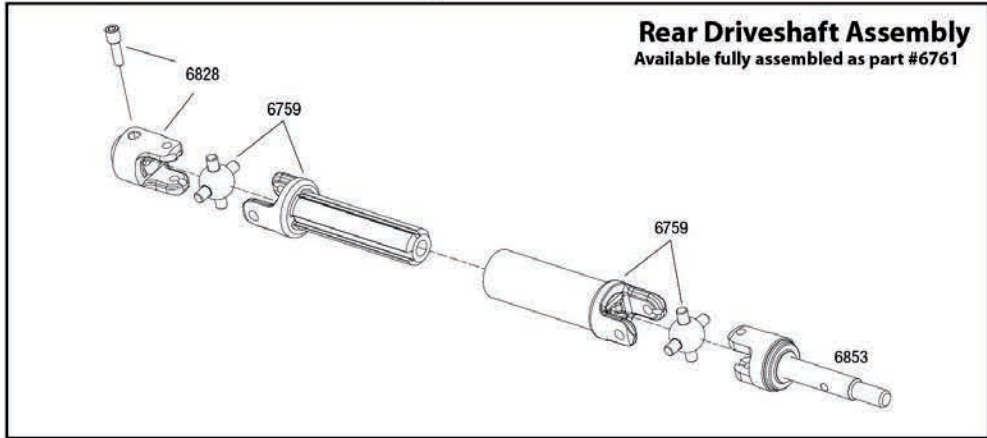

See Parts List for a complete listing of optional accessories.

Telluride 4x4

Driveshaft Assembly

Modular Assembly

Telluride 4x4

Rear Assembly

See Parts List for a complete listing of optional accessories.

REV 140710-R00
 Specifications on this page are subject to change without notice. Every attempt has been made to ensure the accuracy of this drawing, however Traxxas cannot be held responsible for typographical or other errors.

Telluride 4x4

Center Driveline Assembly

Optional Slipper Clutch*

Optional Center Differential*

*Requires pinion gear upgrade

REV 140710-R00

TRAXXAS

See Parts List for a complete listing of optional accessories.