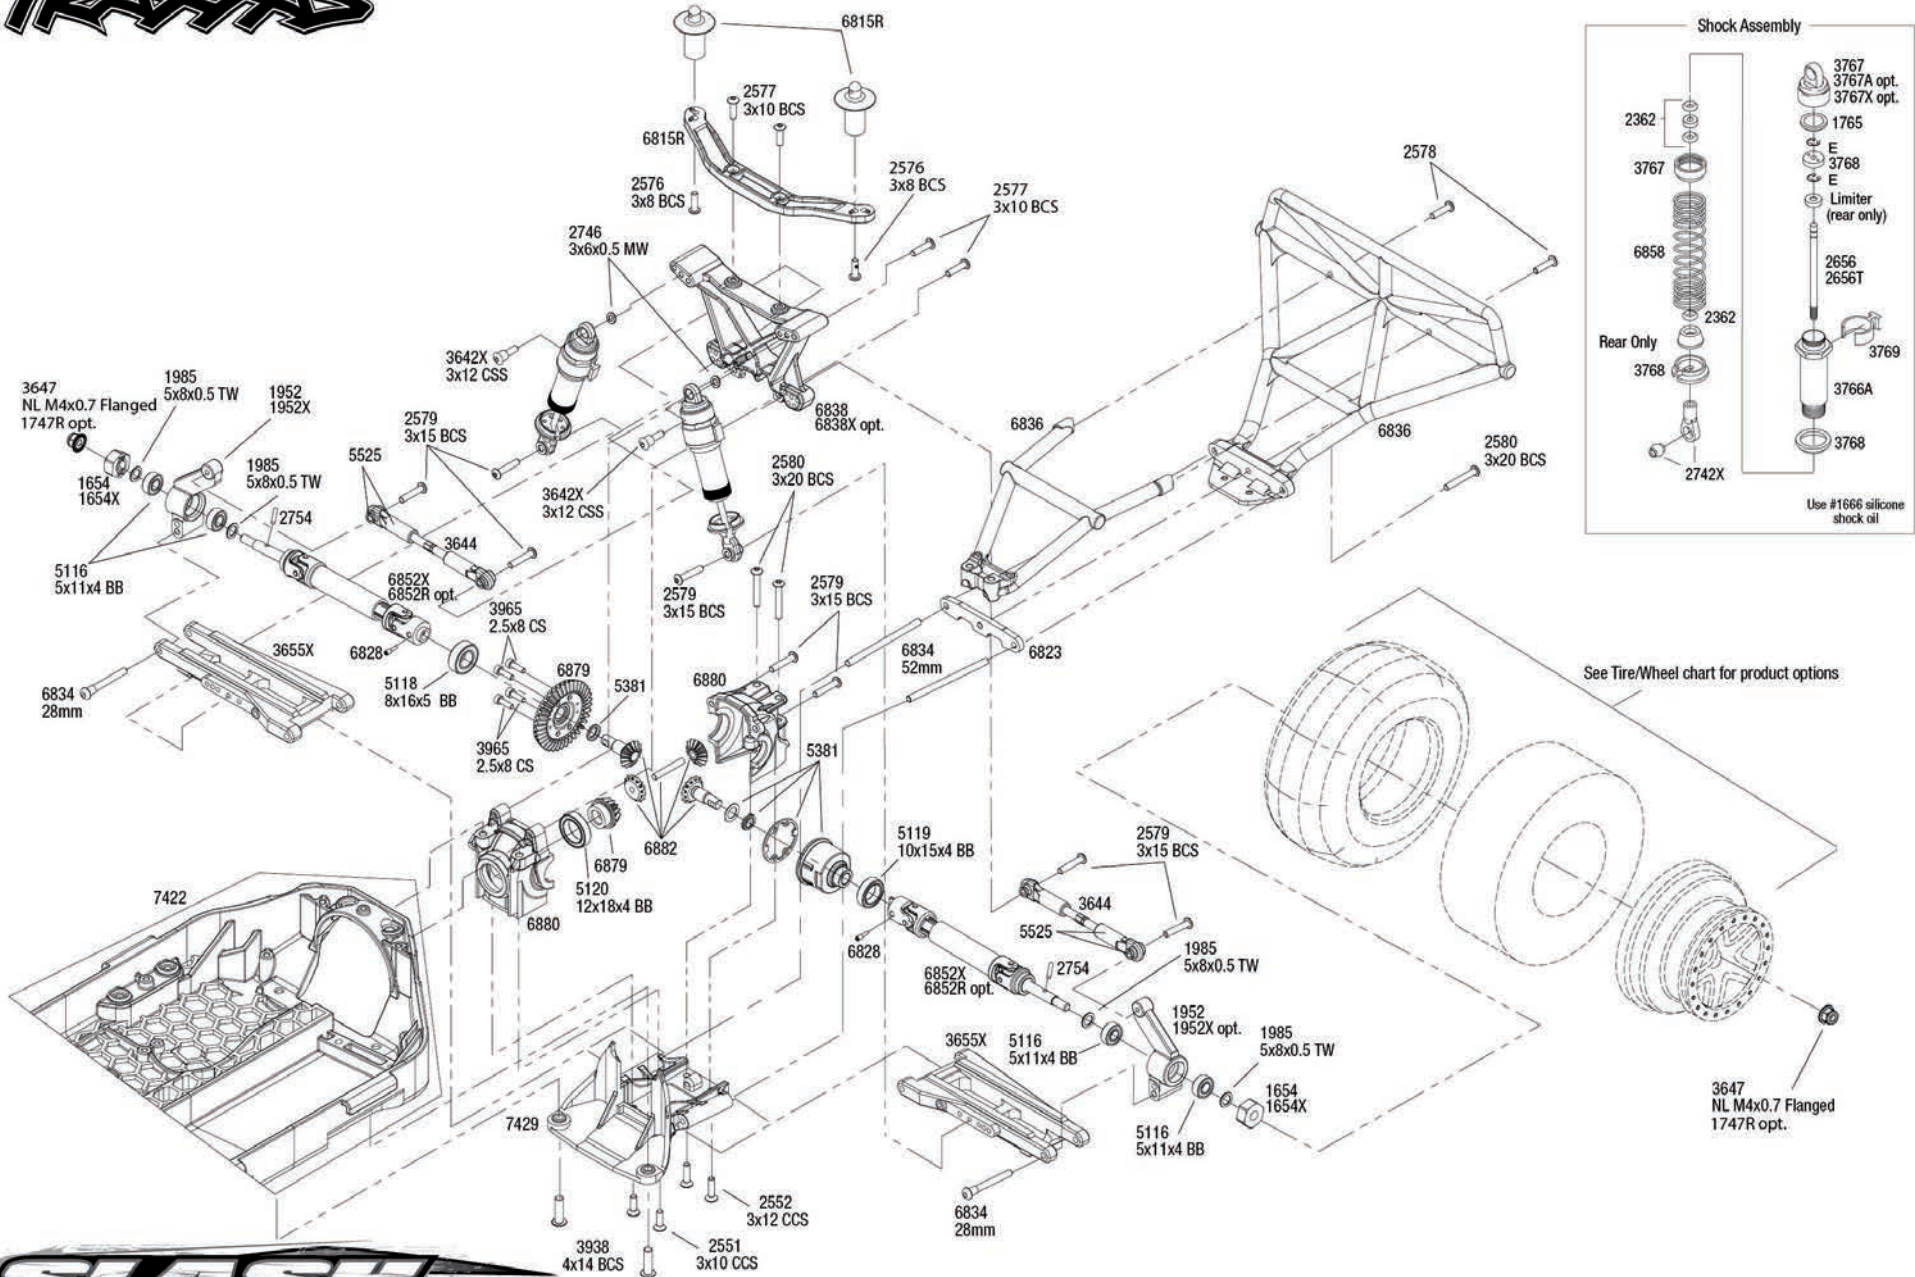

See Parts List for a complete listing of optional accessories.

REV 150522-R01

REV 150522-R01
See Parts List for a complete listing of optional accessories.

Specifications on this page are subject to change without notice. Every attempt has been made to ensure the accuracy of this drawing, however Traxxas cannot be held responsible for typographical or other errors.

SLASH 4x4 Rear Assembly

See Parts List for a complete listing of optional accessories.

Specifications on this page are subject to change without notice. Every attempt has been made to ensure the accuracy of this drawing, however Traxxas cannot be held responsible for typographical or other errors.

REV 150522-R01

Driveshafts

Modular Assembly

Driveshaft Assembly

SLASH 4x4

Transmission Assembly

TRAXXAS

See Parts List for a complete listing of optional accessories.