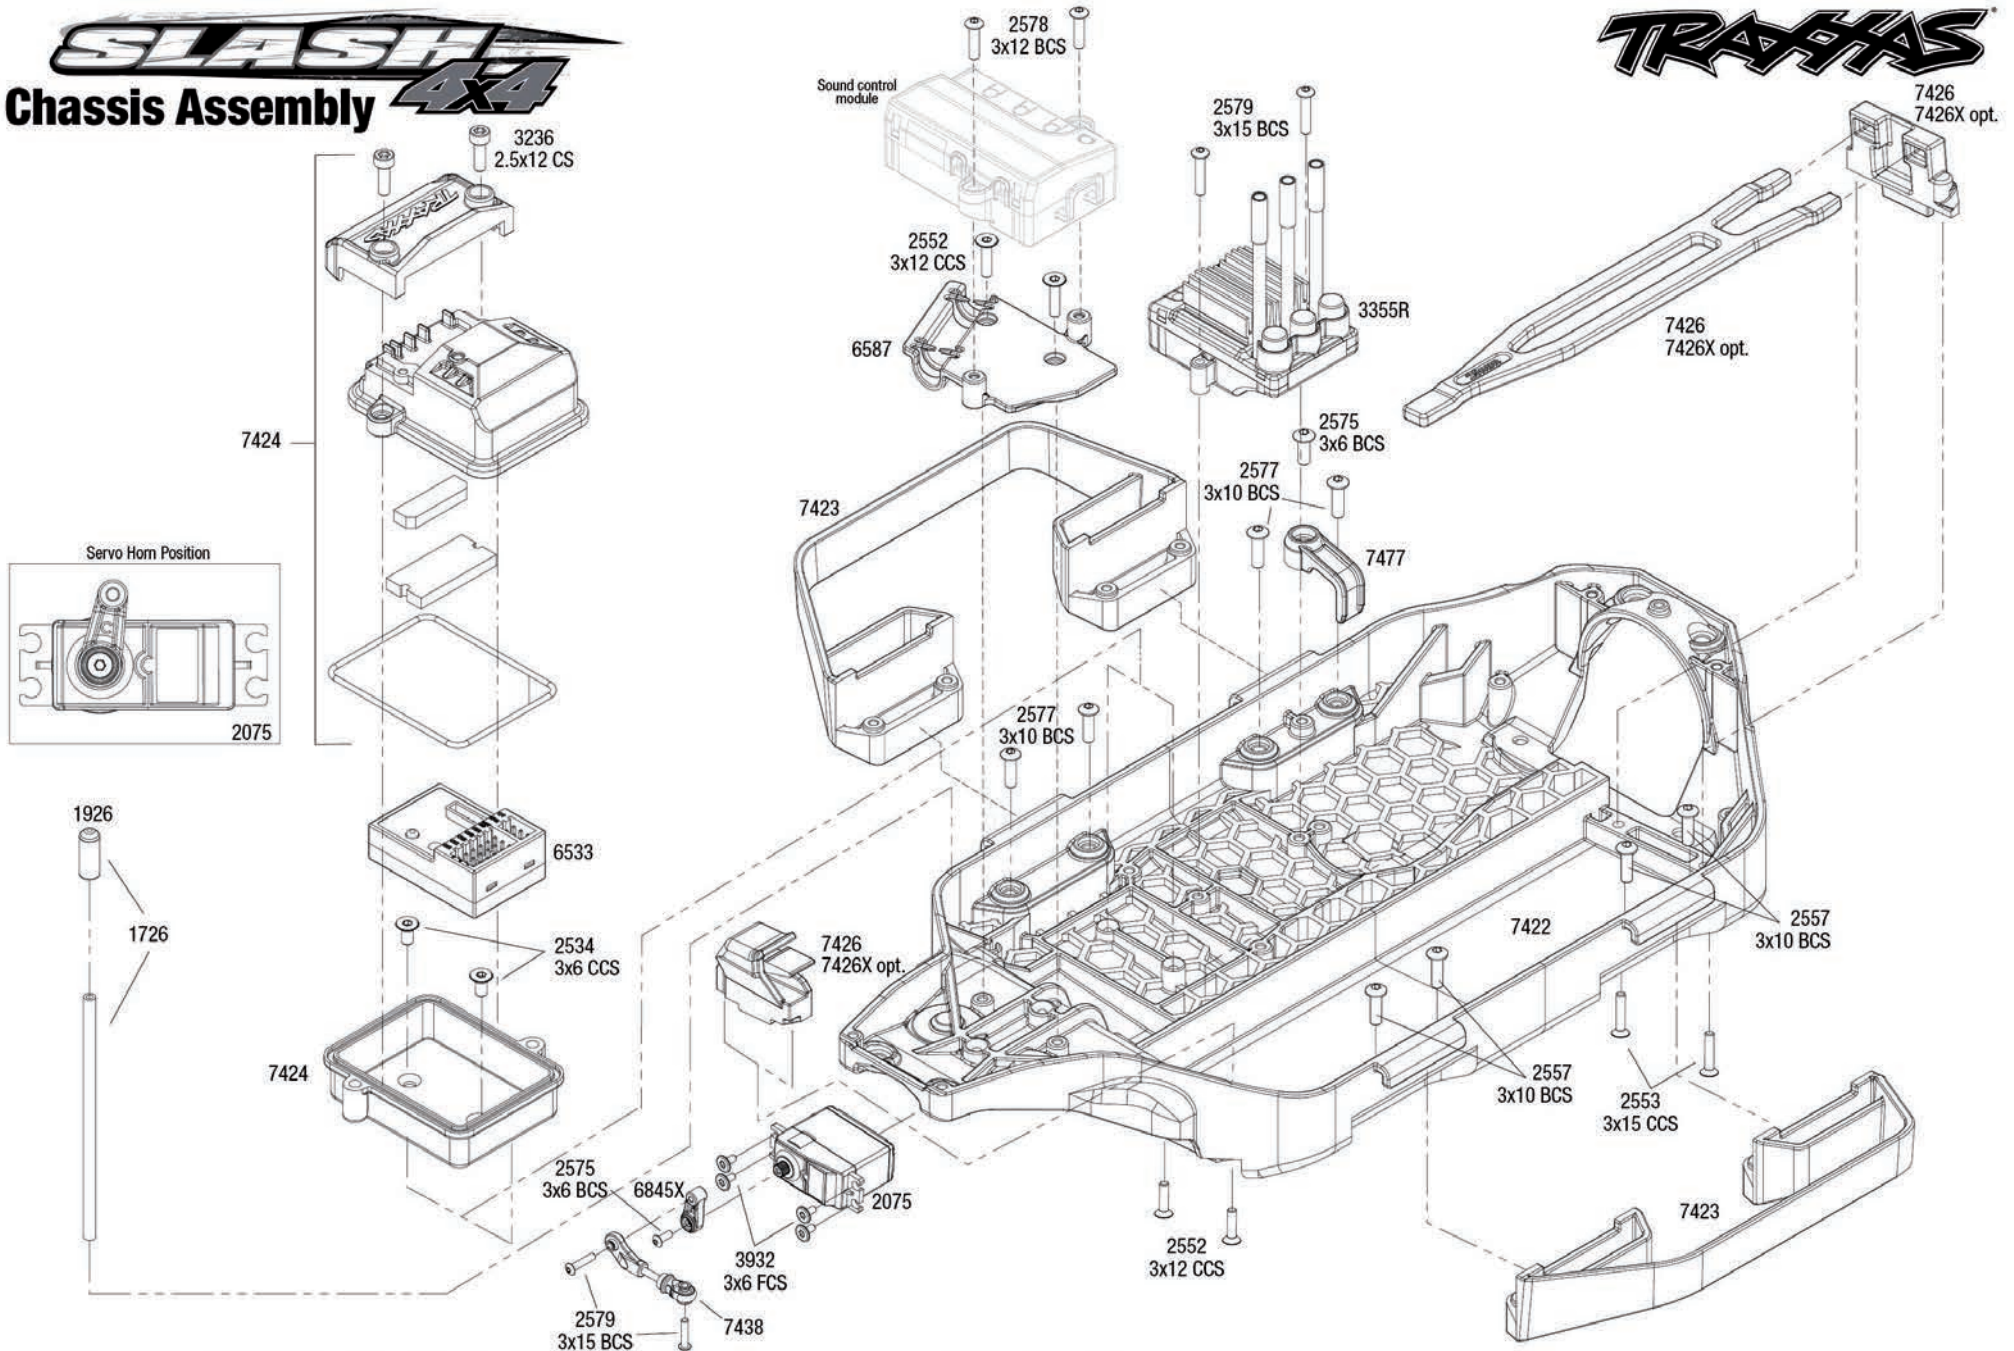

SLASH 4x4

Chassis Assembly

TRAXXAS

Specifications on this page are subject to change without notice. Every attempt has been made to ensure the accuracy of this drawing, however Traxxas cannot be held responsible for typographical or other errors.

See Parts List for a complete listing of optional accessories.

REV 150522-R01

REV 150522-R01
See Parts List for a complete listing of optional accessories.

Specifications on this page are subject to change without notice. Every attempt has been made to ensure the accuracy of this drawing, however Traxxas cannot be held responsible for typographical or other errors.