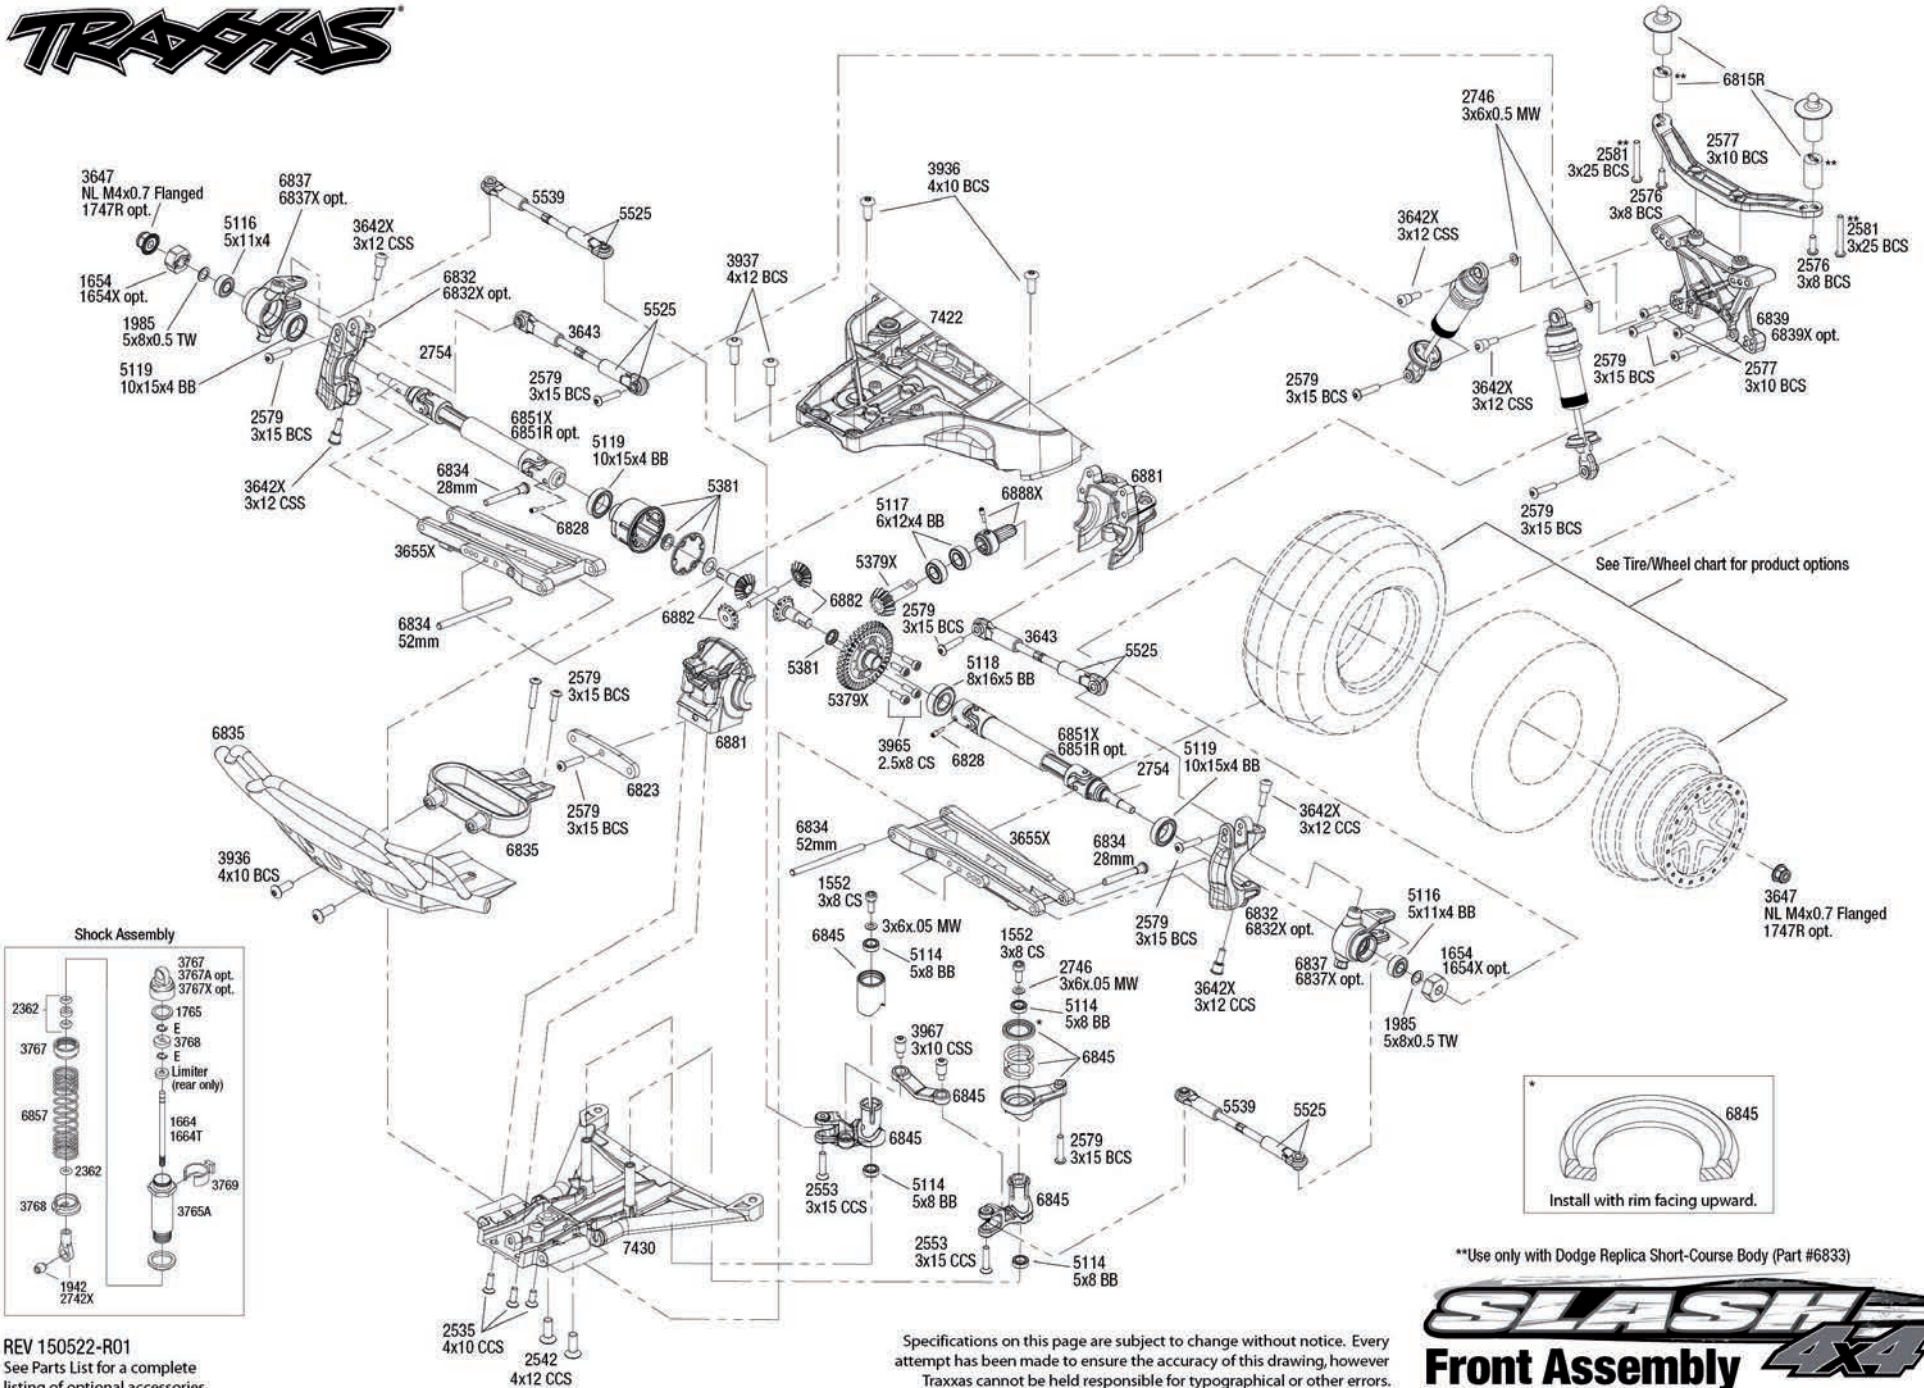

SLASH 4x4

Chassis Assembly

TRAXXAS

Specifications on this page are subject to change without notice. Every attempt has been made to ensure the accuracy of this drawing, however Traxxas cannot be held responsible for typographical or other errors.

See Parts List for a complete listing of optional accessories.

REV 150522-R01

REV 150522-R01
See Parts List for a complete listing of optional accessories.

Specifications on this page are subject to change without notice. Every attempt has been made to ensure the accuracy of this drawing, however Traxxas cannot be held responsible for typographical or other errors.

SLASH 4x4 Rear Assembly

See Parts List for a complete listing of optional accessories.

Specifications on this page are subject to change without notice. Every attempt has been made to ensure the accuracy of this drawing, however Traxxas cannot be held responsible for typographical or other errors.

REV 150522-R01

Driveshafts

Modular Assembly

Driveshaft Assembly

SLASH 4x4

Transmission Assembly

TRAXXAS

See Parts List for a complete listing of optional accessories.