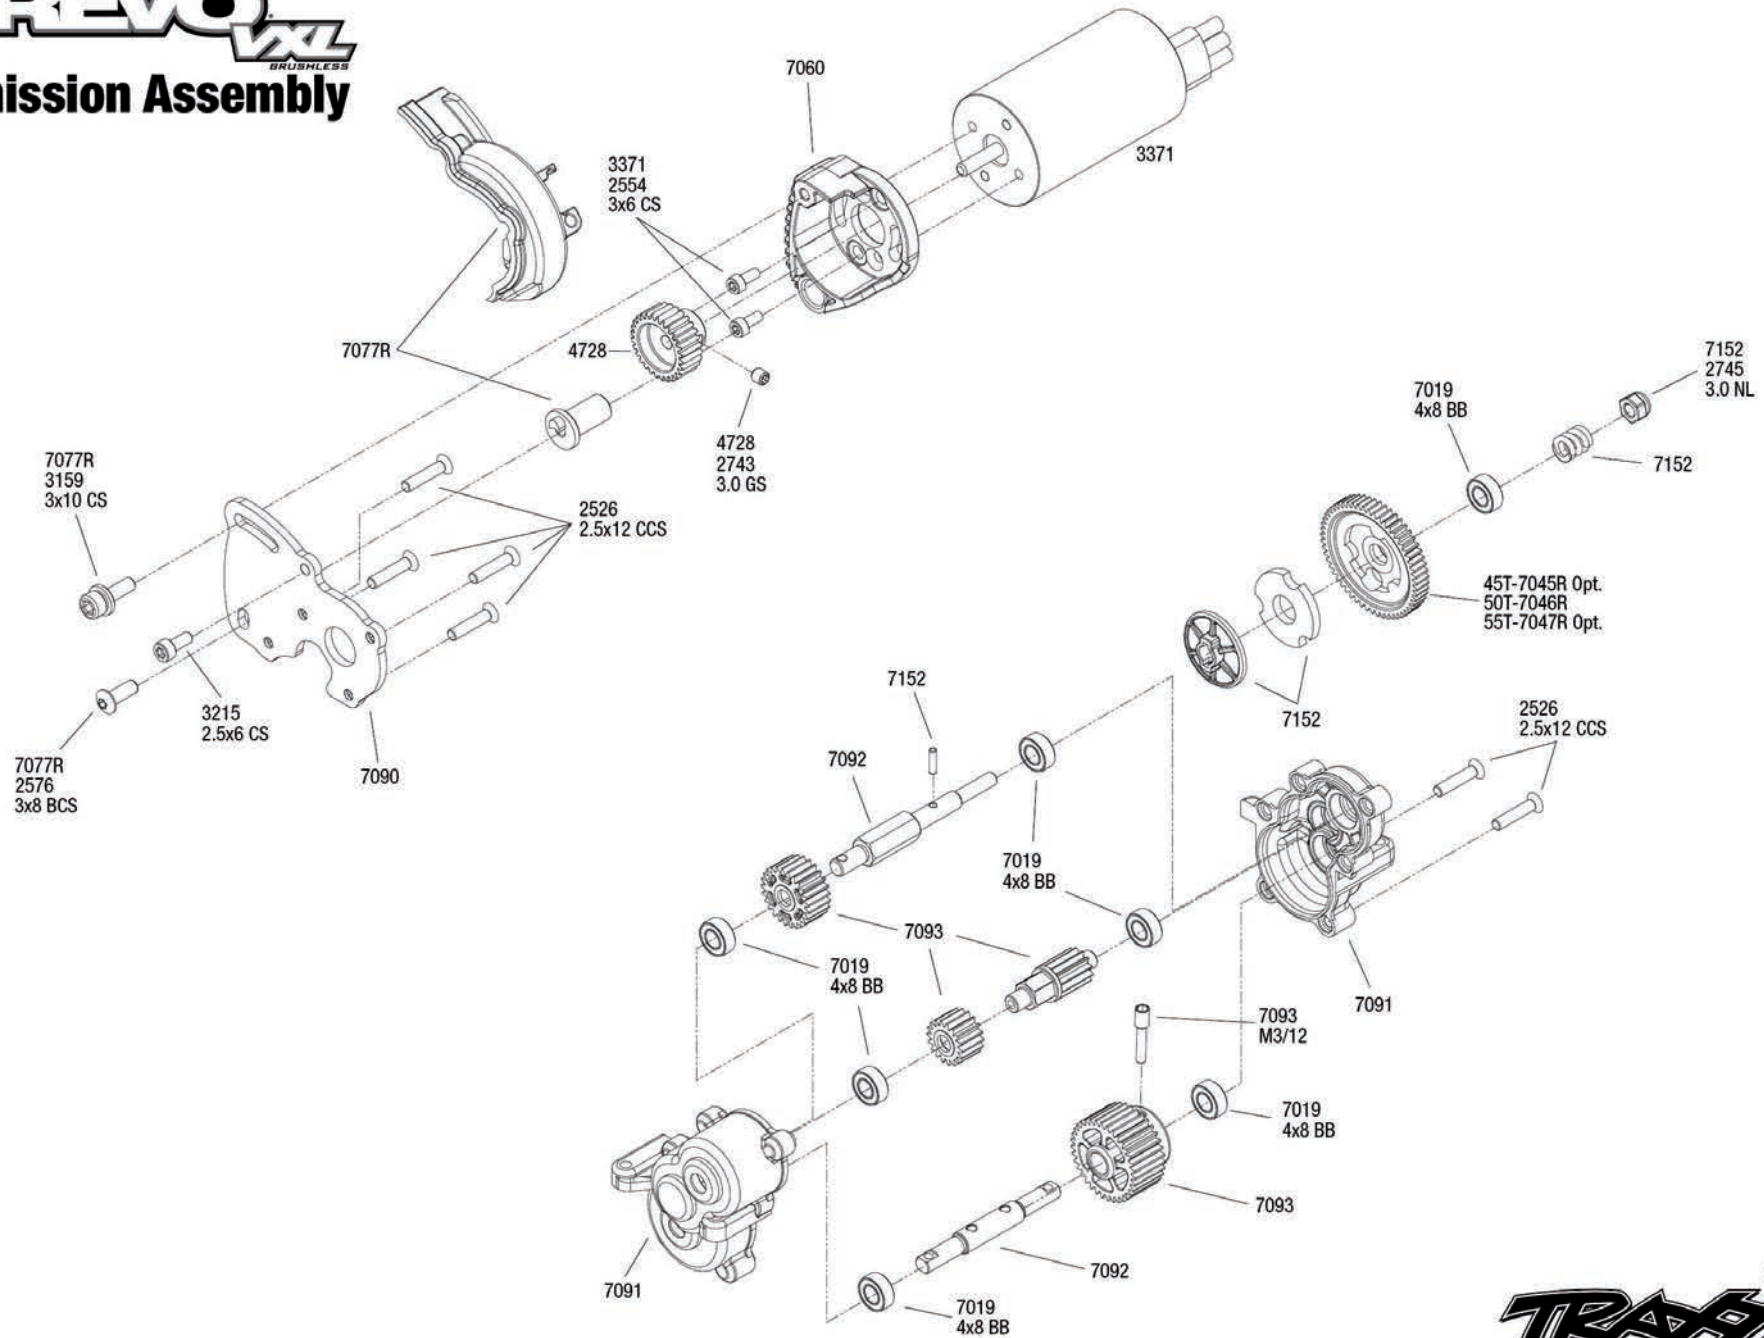

REV 151001-R01
 Specifications on this page are subject to change without notice. Every attempt has been made to ensure the accuracy of this drawing, however Traxxas cannot be held responsible for typographical or other errors.

See Parts List for a complete listing of optional accessories.

1/16
EREVO
VXL
BRUSHLESS
Transmission Assembly

See Parts List for a complete listing of optional accessories.